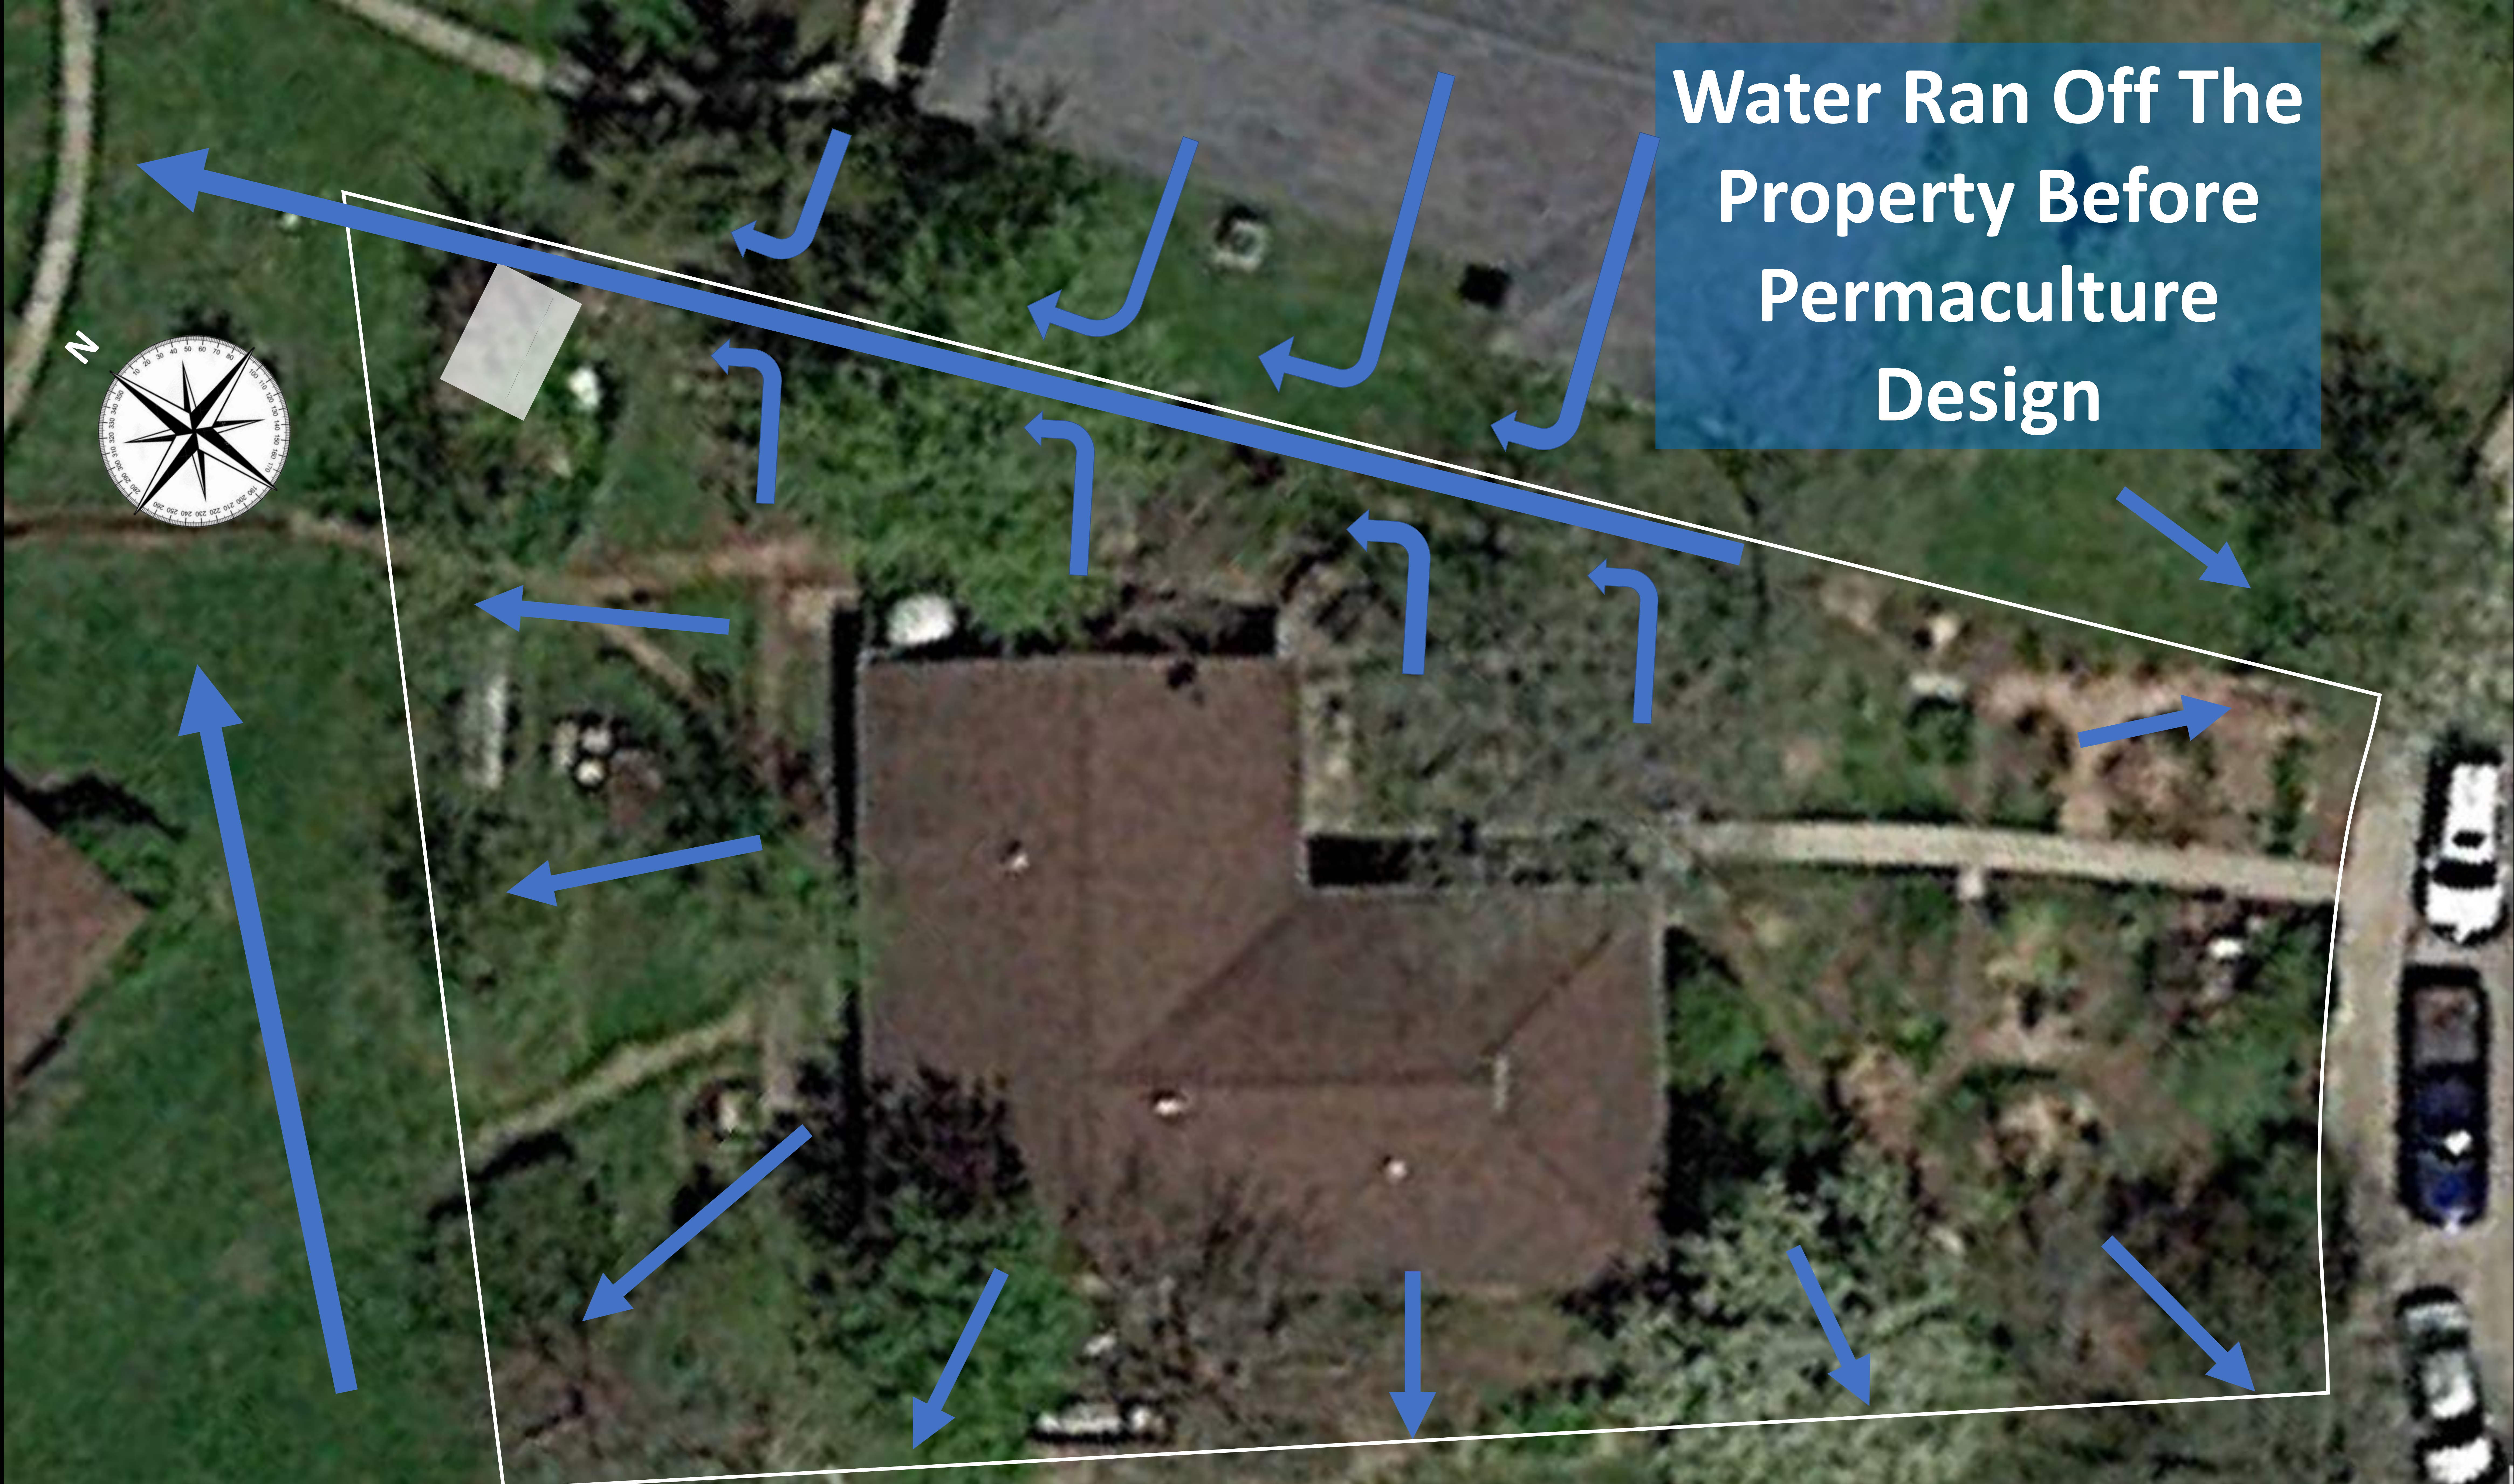

Home of Midwest Permaculture
.25 acre

Designers:
Becky and Bill Wilson

Water Ran Off The Property Before Permaculture Design

Permaculture Design by Midwest Permaculture
125 Crescent Lane, Stelle, IL 60919
815-256-2215 -- Info@MidwestPermaculture.com
www.MidwestPermaculture.com