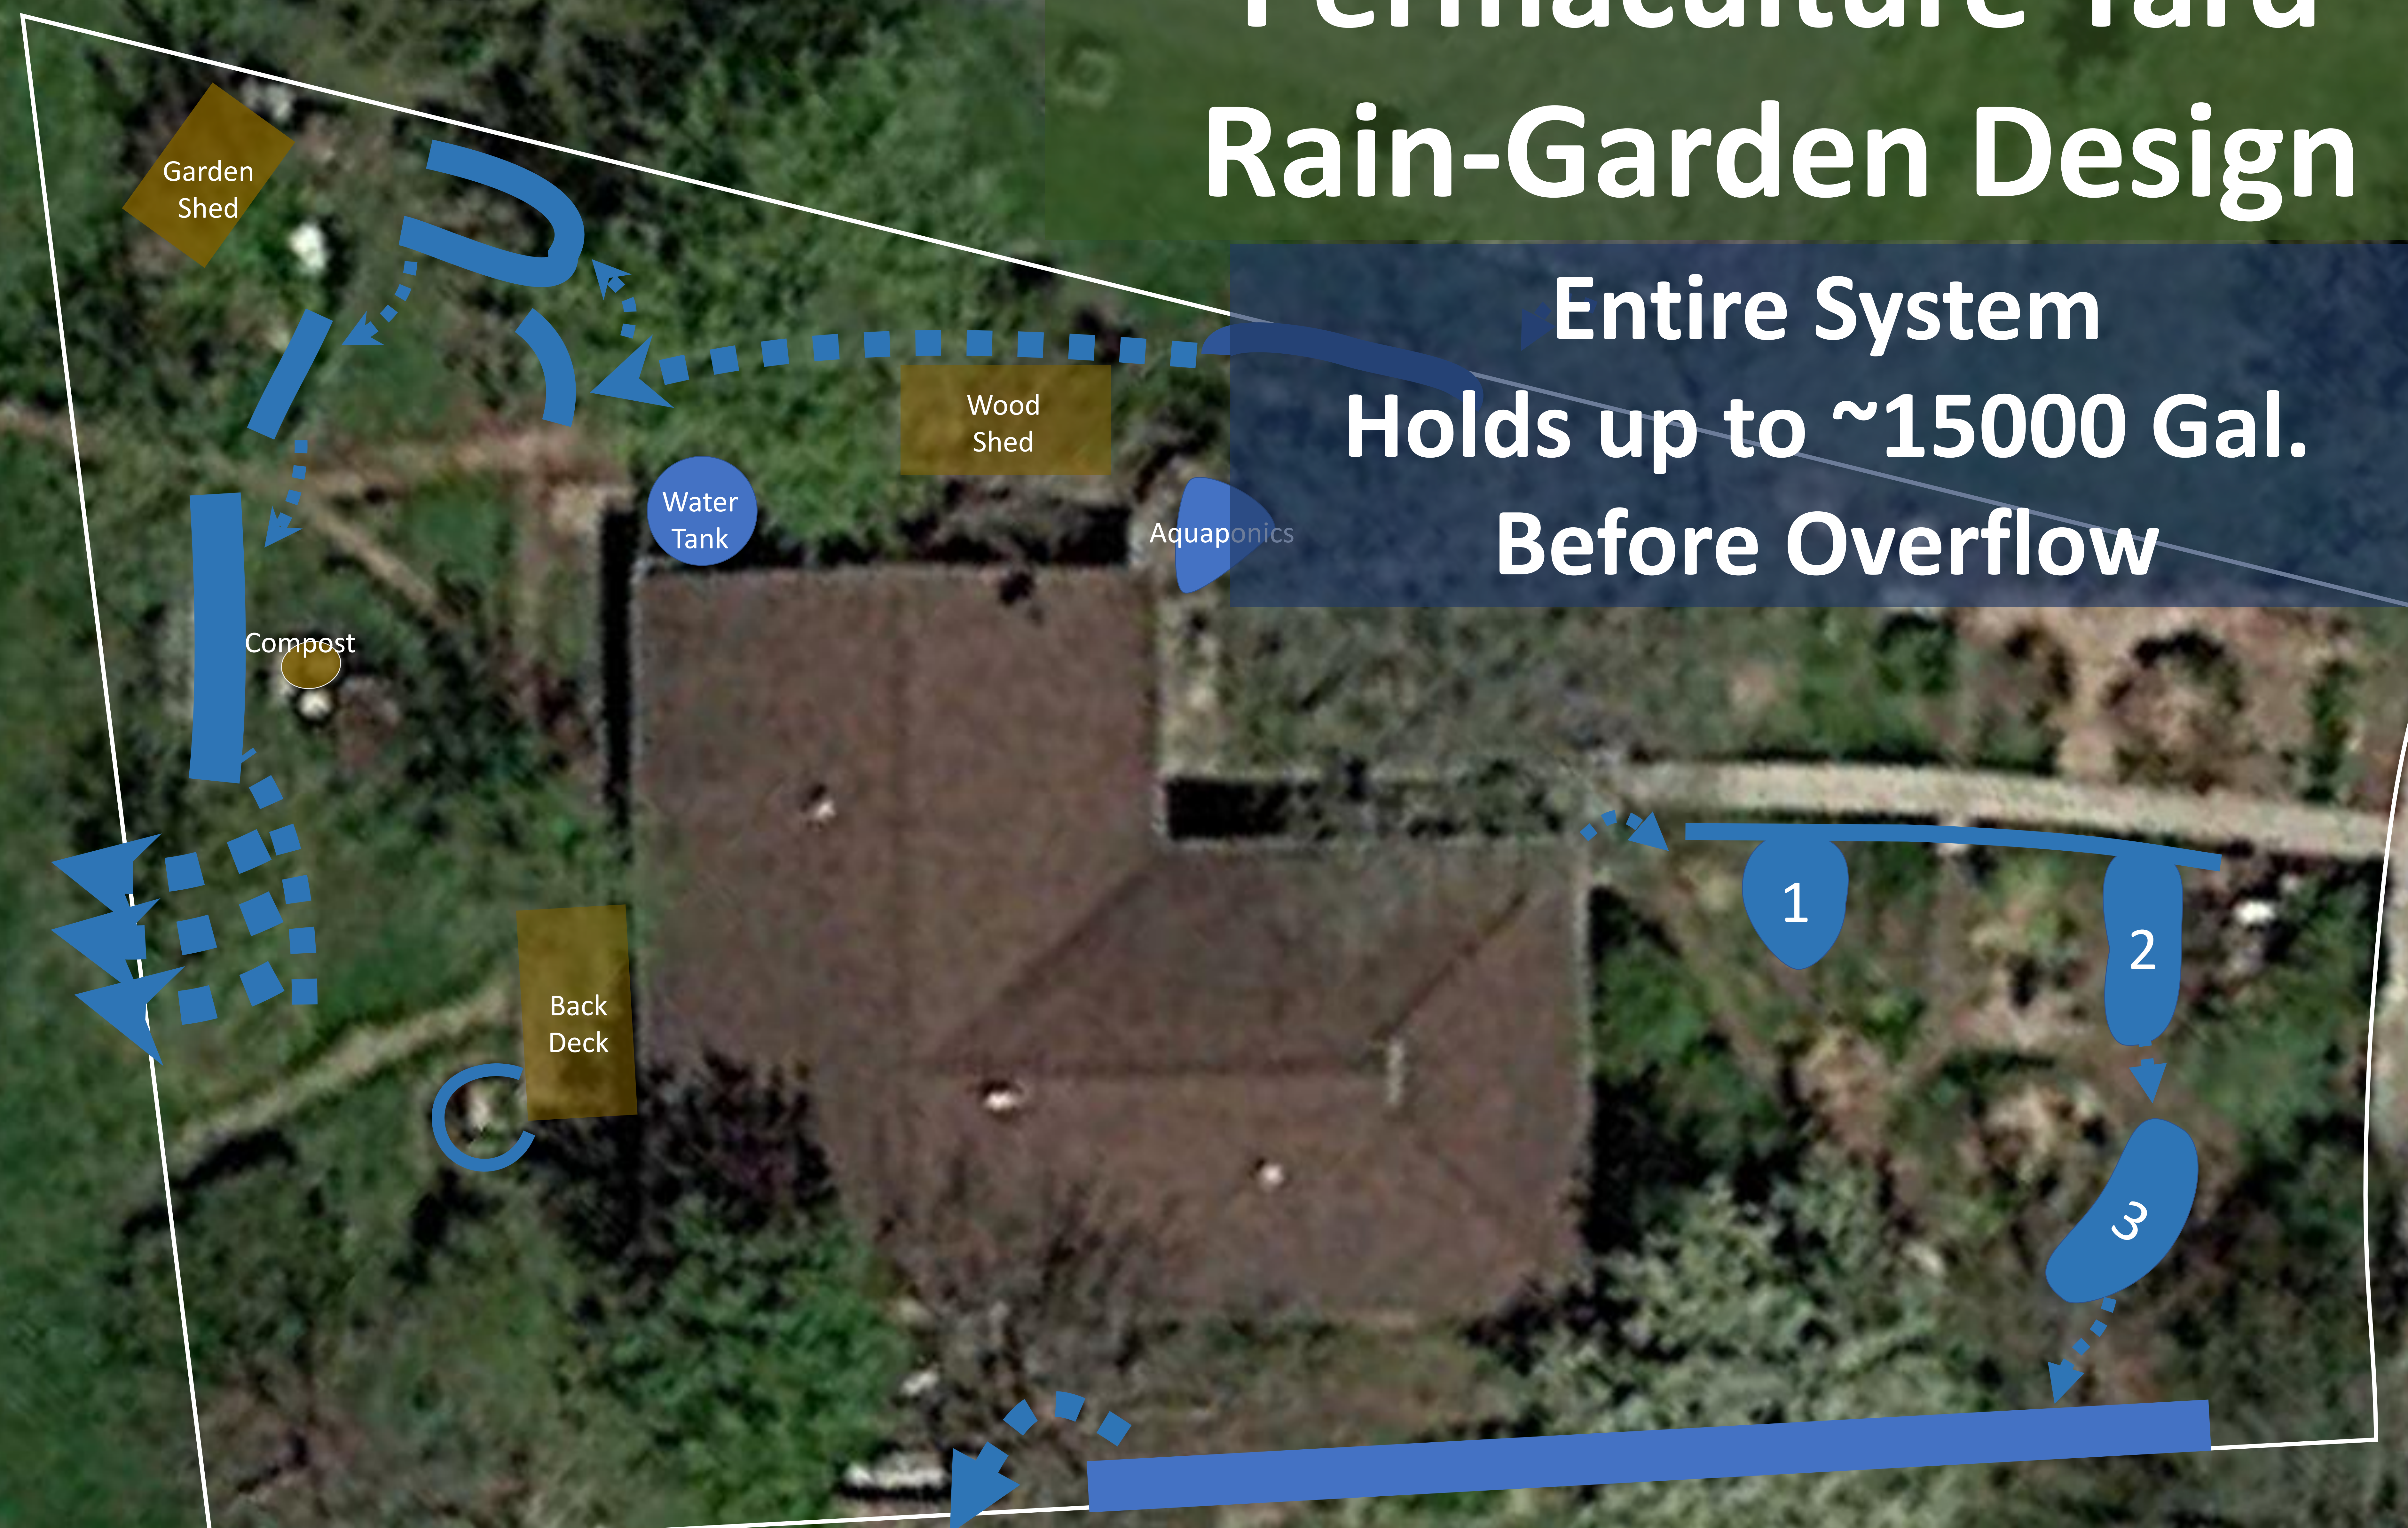

Permaculture Yard Rain-Garden Design

Entire System
Holds up to ~15000 Gal.
Before Overflow

Permaculture Design by Midwest Permaculture
125 Crescent Lane, Stelle, IL 60919
815-256-2215 -- Info@MidwestPermaculture.com
www.MidwestPermaculture.com

Home of
Midwest Permaculture
.25 acre

Designers:
Becky and Bill Wilson