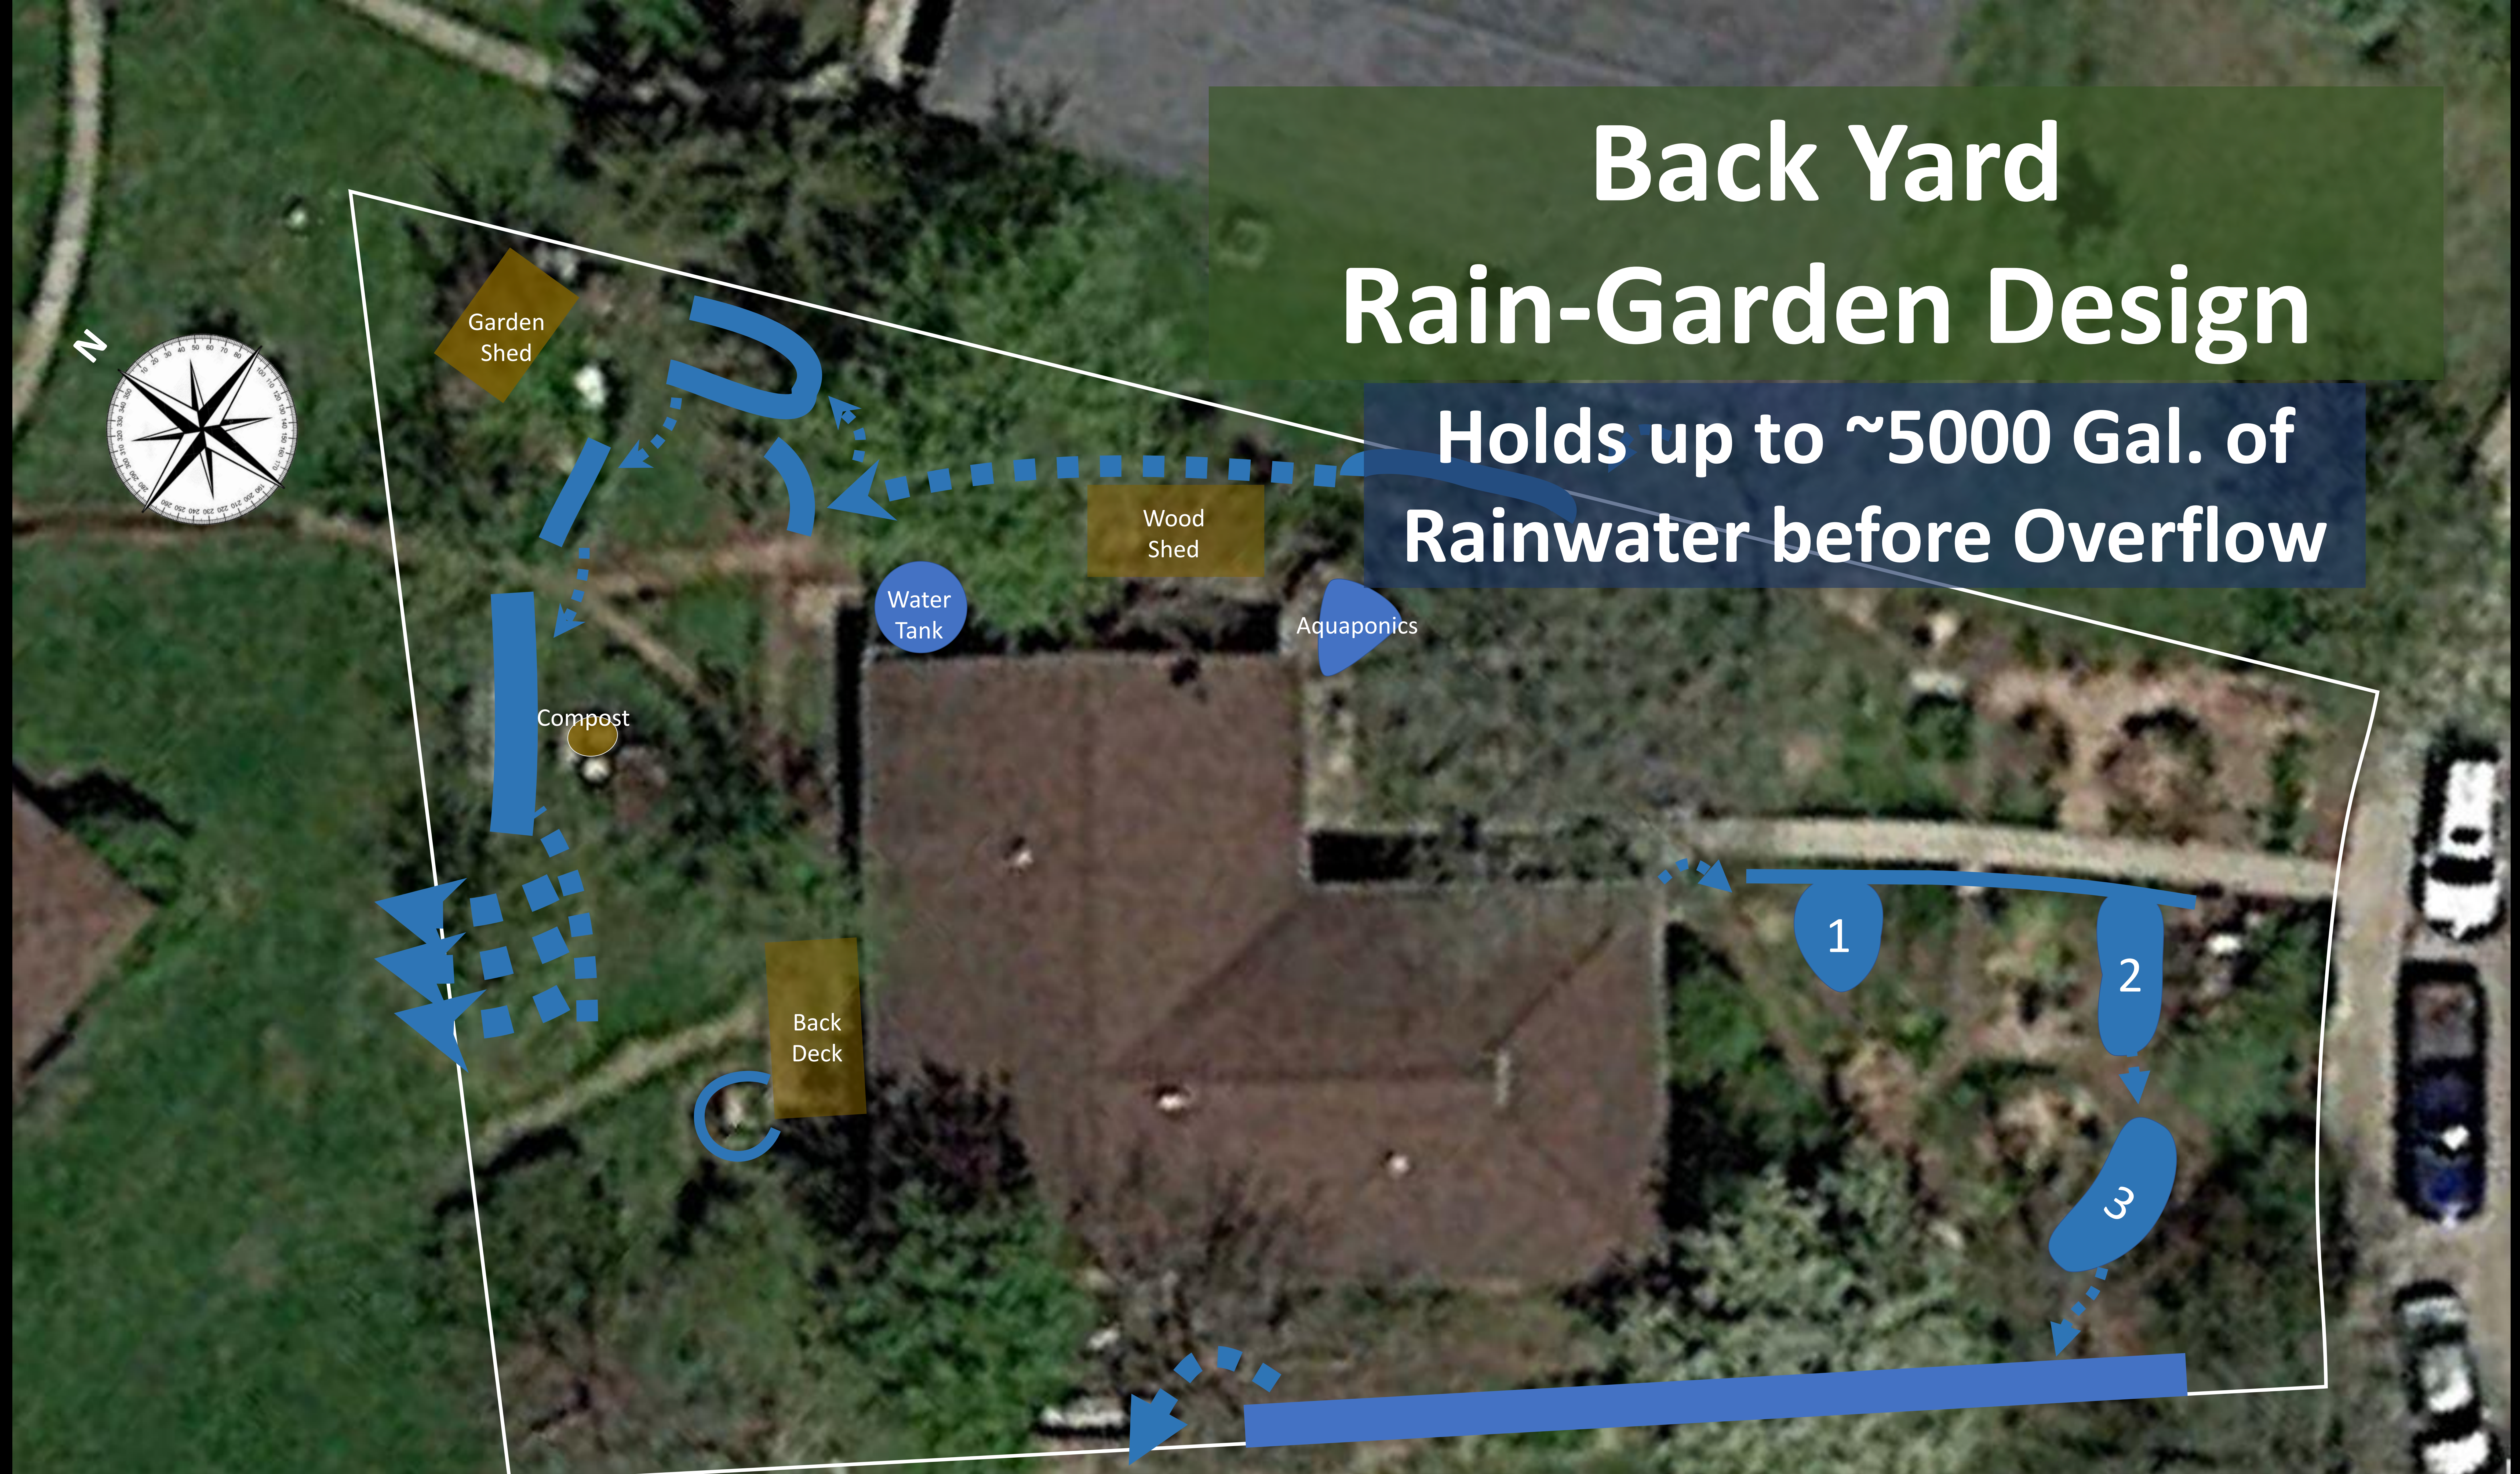

Back Yard Rain-Garden Design

Holds up to ~5000 Gal. of
Rainwater before Overflow

Permaculture Design by Midwest Permaculture
125 Crescent Lane, Stelle, IL 60919
815-256-2215 -- Info@MidwestPermaculture.com
www.MidwestPermaculture.com

Home of
Midwest Permaculture
.25 acre

Designers:
Becky and Bill Wilson